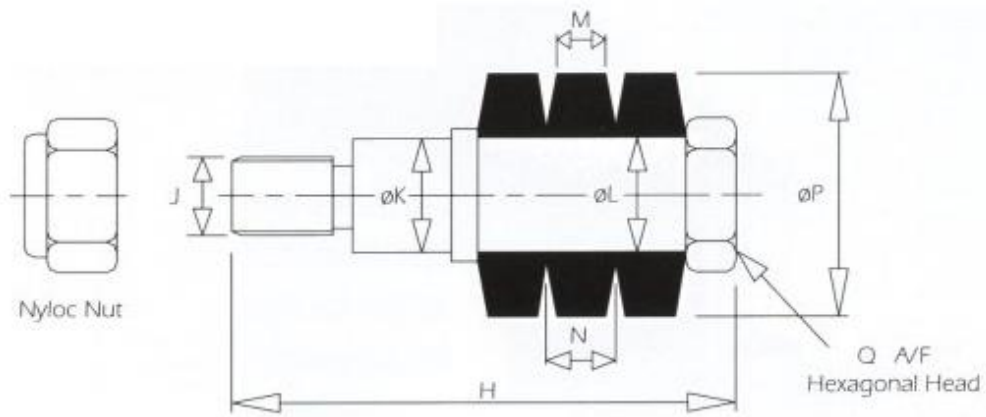

**BLACKSHOW
AFRICA**

POWER TRANSMISSION PARTS

Spare parts in-stock when you need them

Cone Ring/Rubbers

www.blackshowafrica.co.za

Coupling Rings/Rubbers

Coupling Size	Part No:	øL	øP	M	N
01-02	CR 1" X 1 1/2"	12.7	28.2	5.1	7.6
03-05	CR 1 3/4" X 2 3/8"	17.8	38.1	6.4	10.2
06-08	CR 2 3/4" x 3 3/4"	25.4	50.8	8.9	12.7
09-12	CR 4 1/4" x 5 1/2"	30.6	63.5	12.7	17.8
13-14	CR 6 1/4" x 8"	43.3	85.3	15.2	22.9
15-20	CR 9" x 14"	58.2	113.7	20.3	30.5